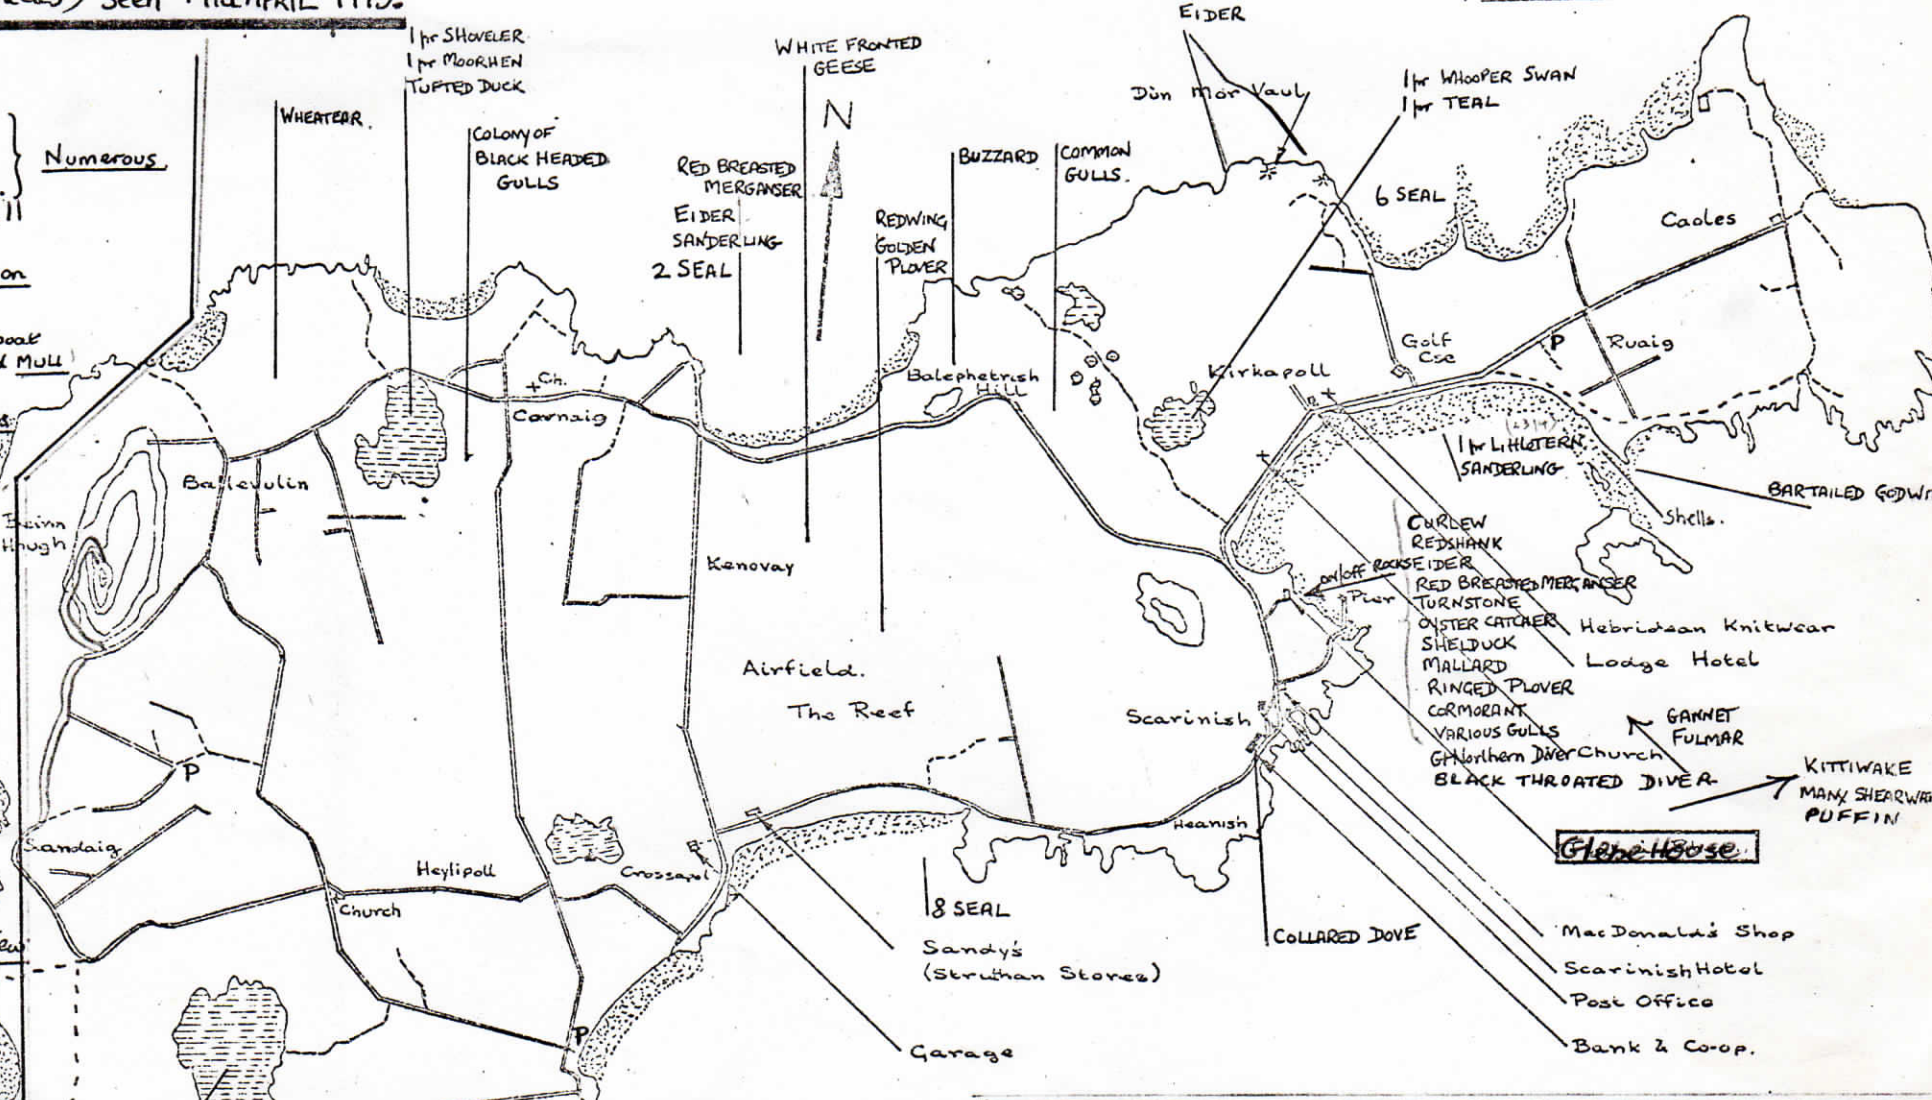

## SEA / COAST.

- Herring Gull.
- Black-headed Gull. } **Numerous**
- Great-Black-backed Gull.
- Lesser Black-backed Gull
- Common Gull
- Gannet. } **Common**
- Fulmar
- Manx Shearwater (from boat around MULL)
- Oyster Catchers
- Curlew.
- Shelduck.
- Eider
- Redshank.

- BLACK THROATED DIVER**
- PUFFIN**
- Razorbill
- Ringed Plover
- Turnstone
- Sanderling
- Cormorant
- Red Breasted Merganser

- Guillemot
- Black Guillemot
- Bar-tailed Godwit
- Shag.
- Great Northern Diver
- Kittiwake
- 1 pr LITTLE TERN (23/4)

- FULMAR COLONY.
- GANNETS.

- 22 MUTE SWAN
- 1 pr RAVEN.
- SEAL COLONY (20+)
- 20+ CORMORANT

- FULMAR
- WHEATEAR
- 1 WOOD PIGEON
- 1 HEDGE SPARROW

- SEAL COLONY (10)
- 60+ CORMORANT

- 2 SEAL
- RAZORBILL
- FULMAR
- GREAT NORTHERN DIVER
- CORMORANT + SHAG
- GUILLEMOT
- BLACK GUILLEMOT

## INLAND WATER:

- Heron
- Tufted Duck.
- Mallard
- Shoveler (1 pr)
- Mute Swan
- Moorhen (1 pr)
- TEAL (1 pr)